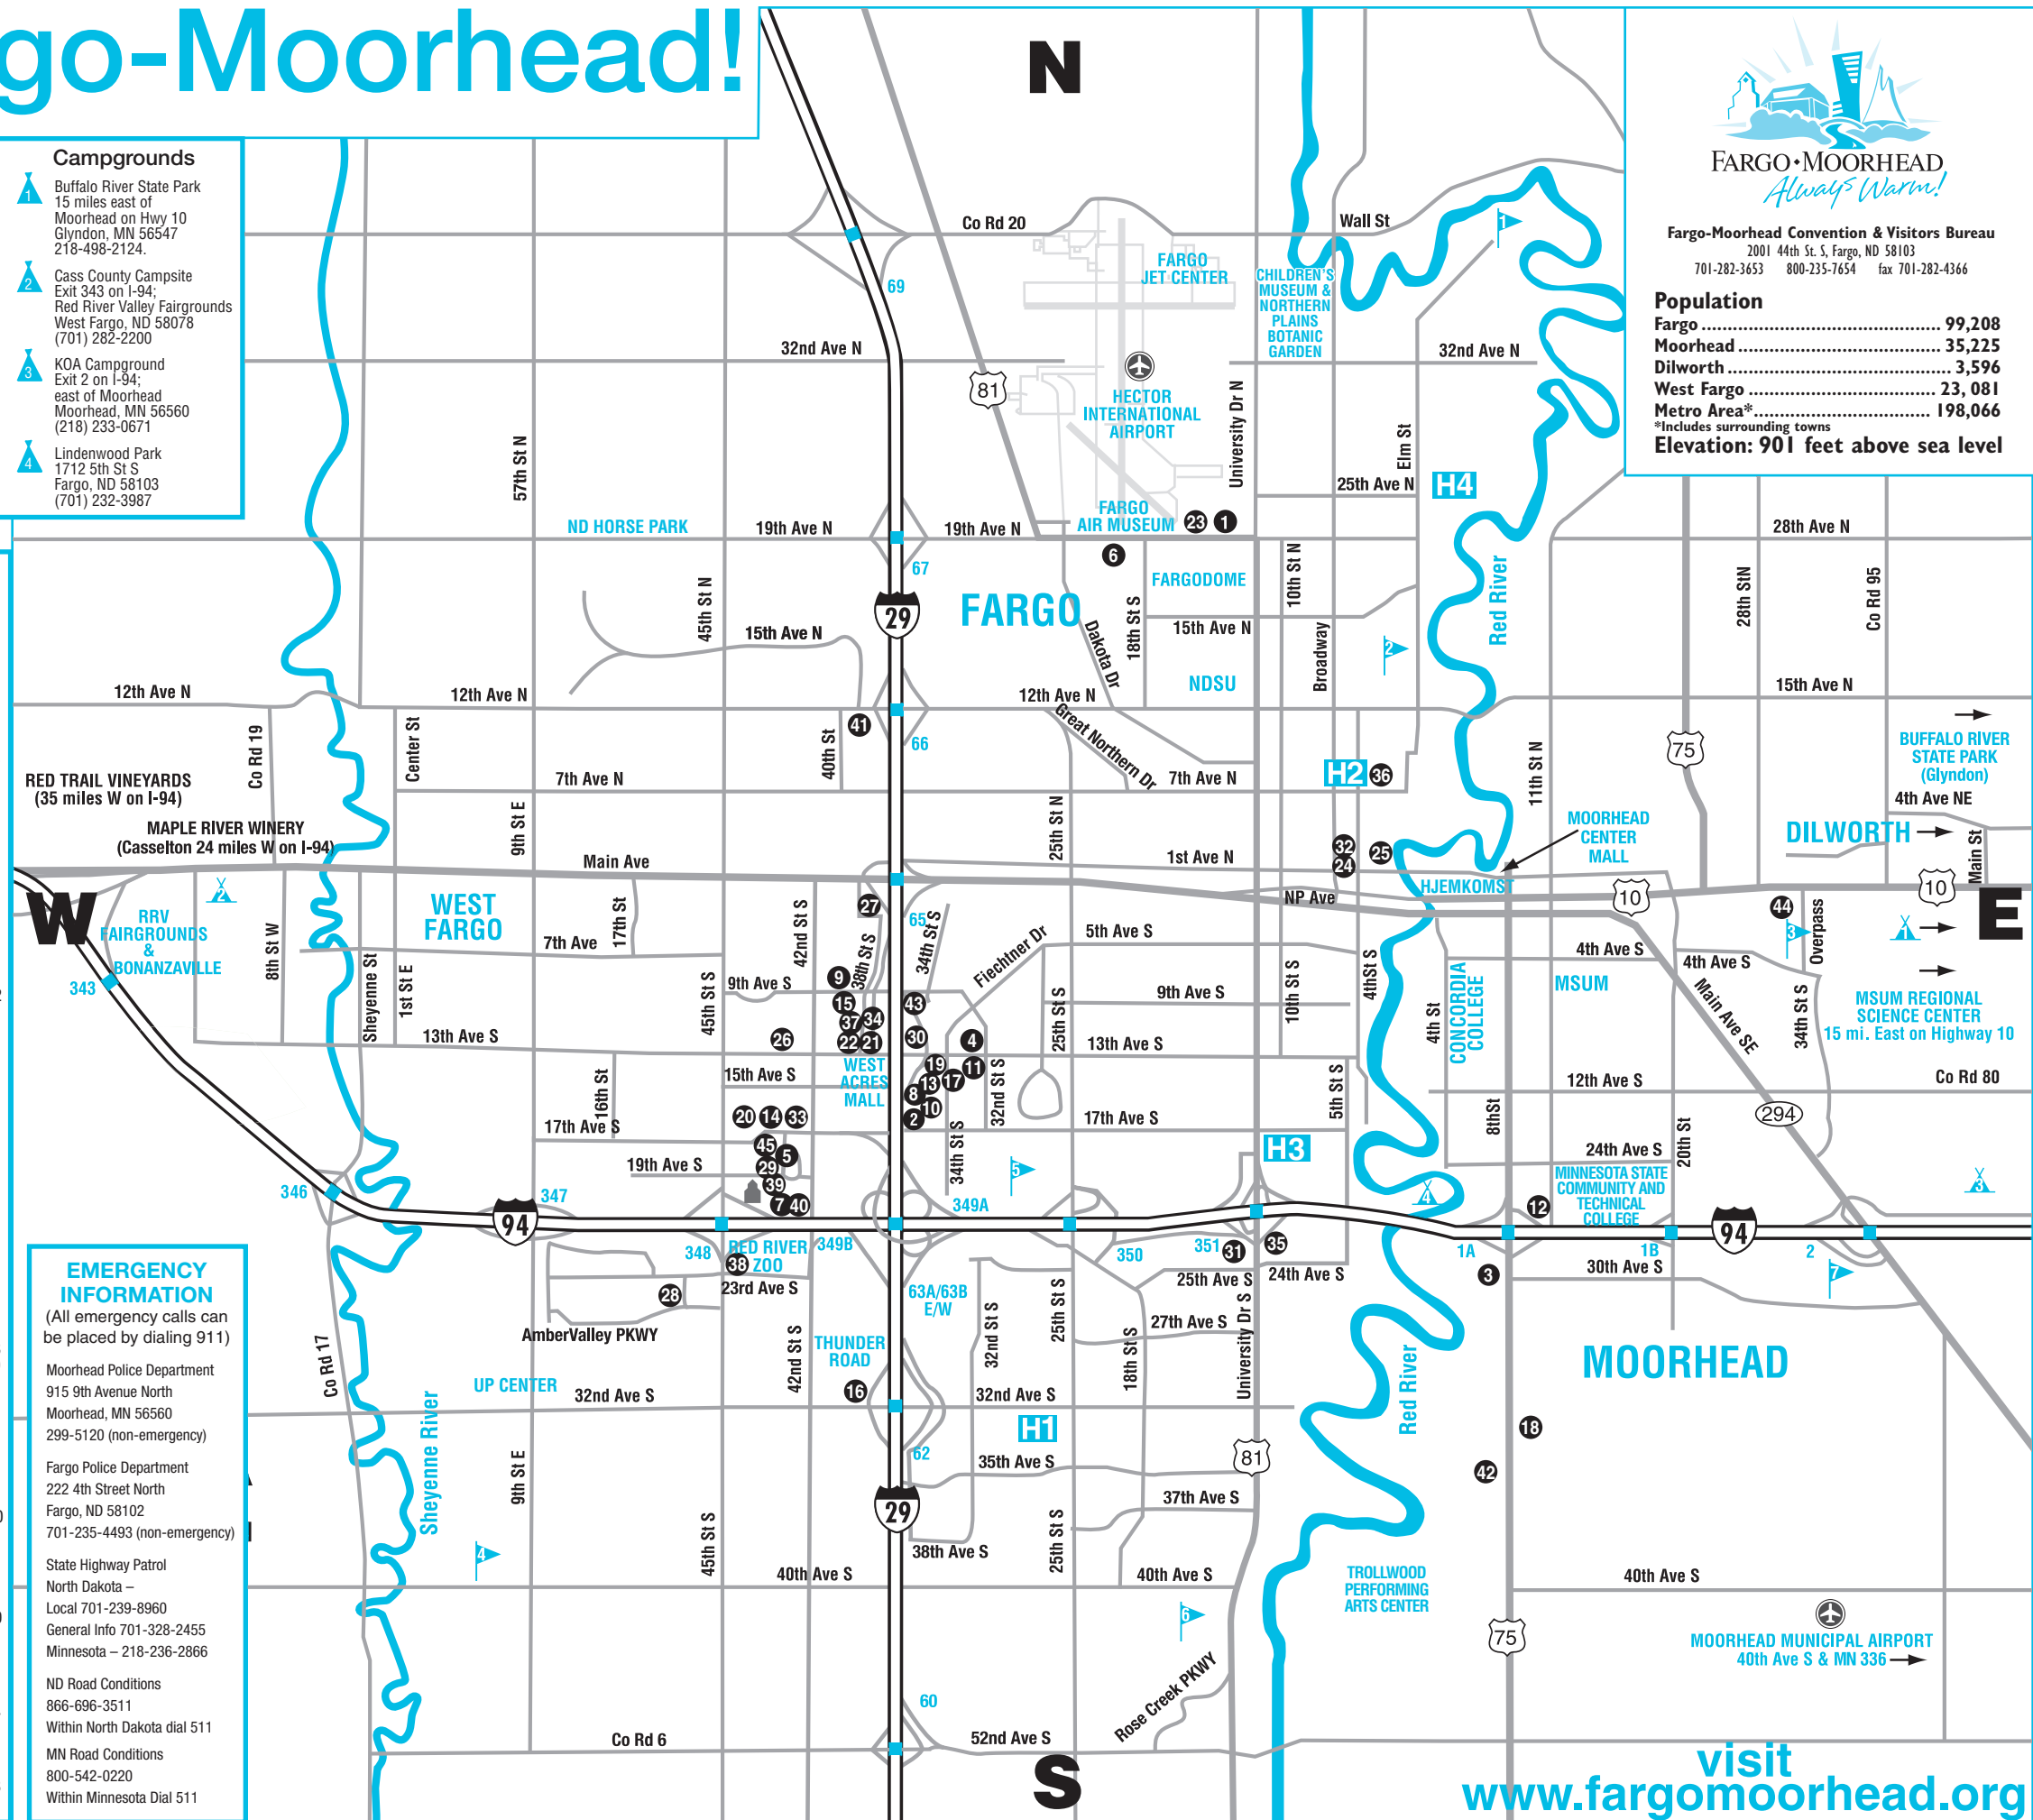

EMERGENCY INFORMATION

(All emergency calls can be placed by dialing 911)

Moorhead Police Department
915 9th Avenue North
Moorhead, MN 56560
299-5120 (non-emergency)

Fargo Police Department
222 4th Street North
Fargo, ND 58102
701-235-4493 (non-emergency)

State Highway Patrol
North Dakota -
Local 701-239-8960
General Info 701-328-2455
Minnesota - 218-236-2866

ND Road Conditions
866-696-3511
Within North Dakota dial 511

MN Road Conditions
800-542-0220
Within Minnesota Dial 511

visit www.fargomoorhead.org