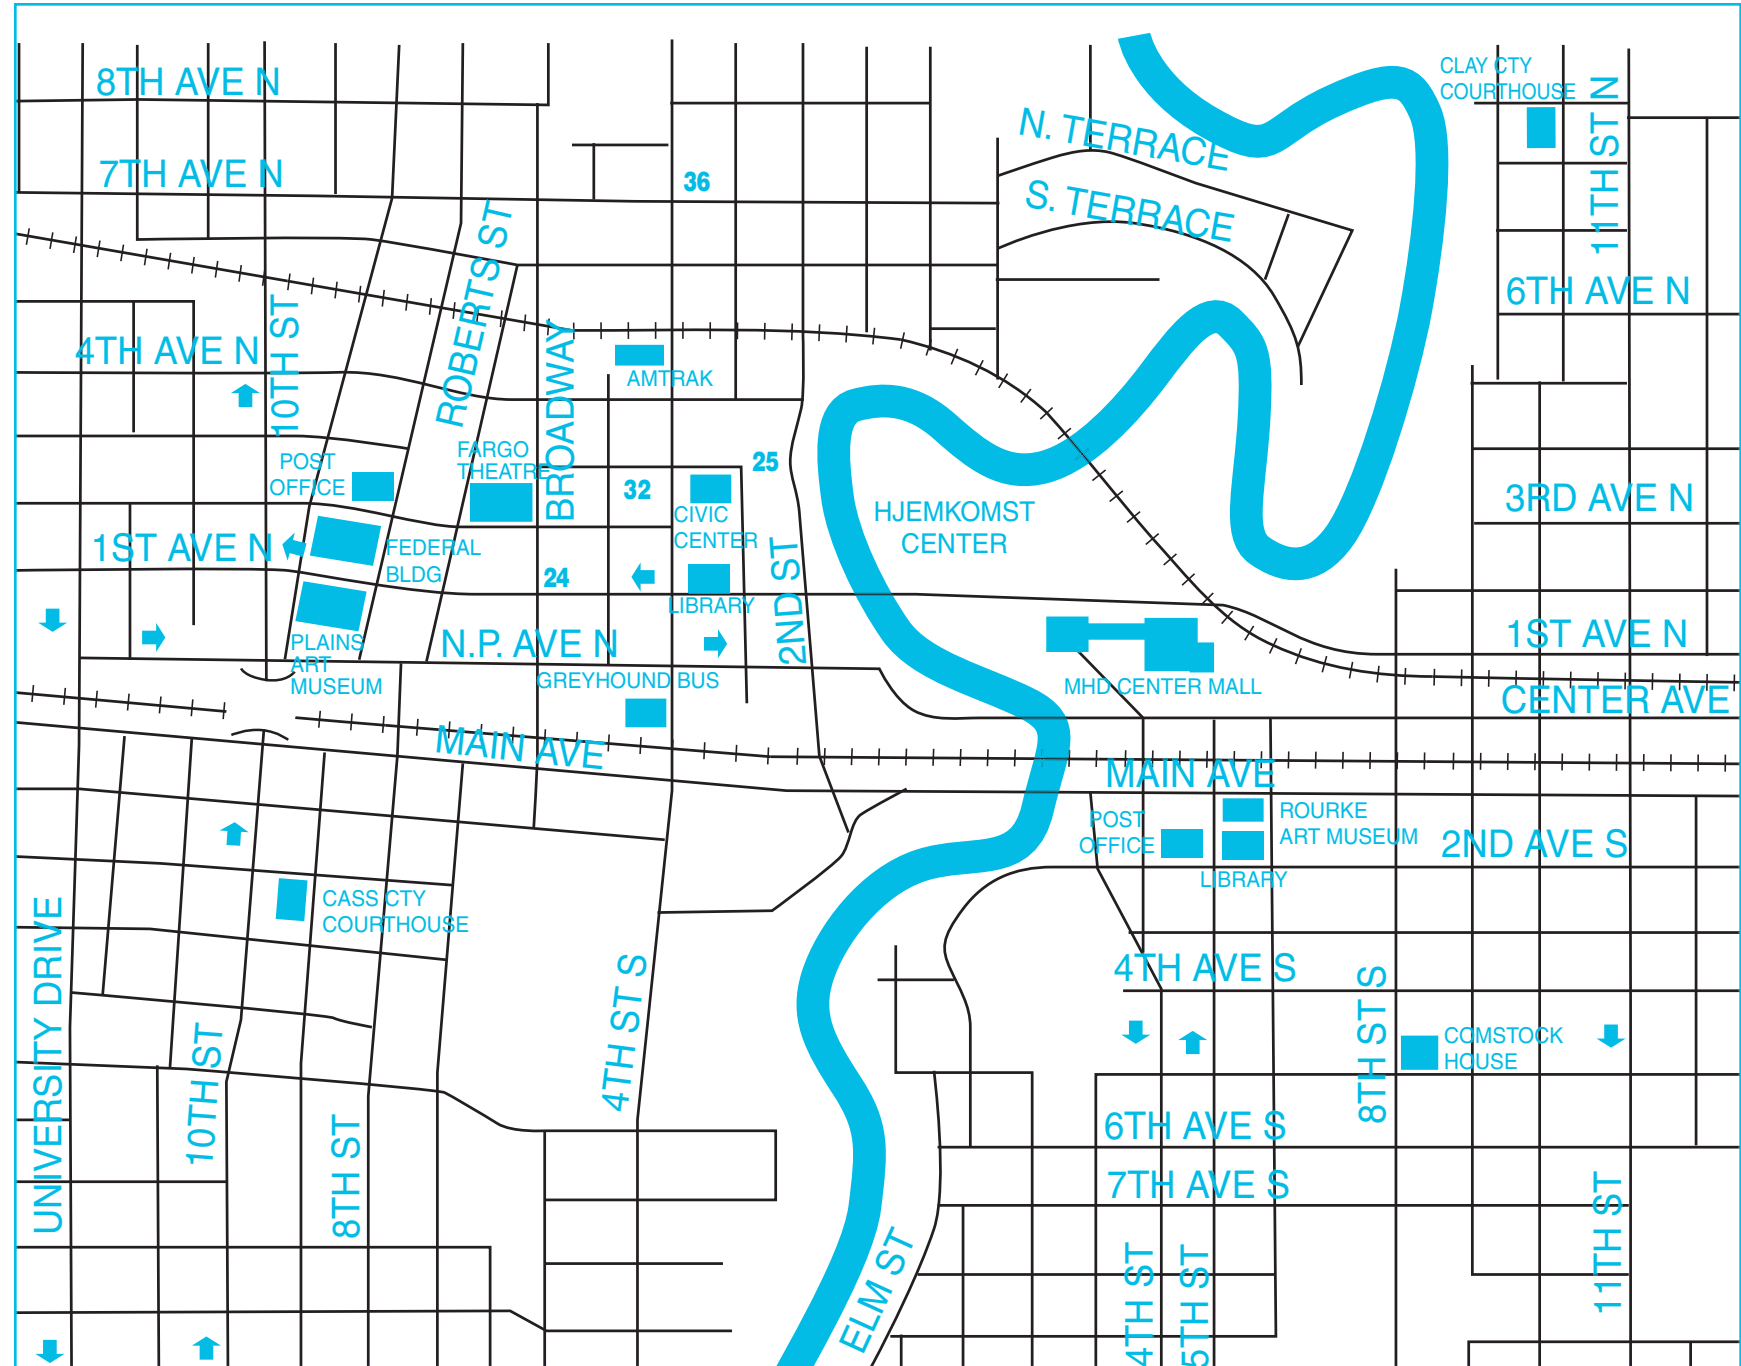

DOWNTOWN FARGO