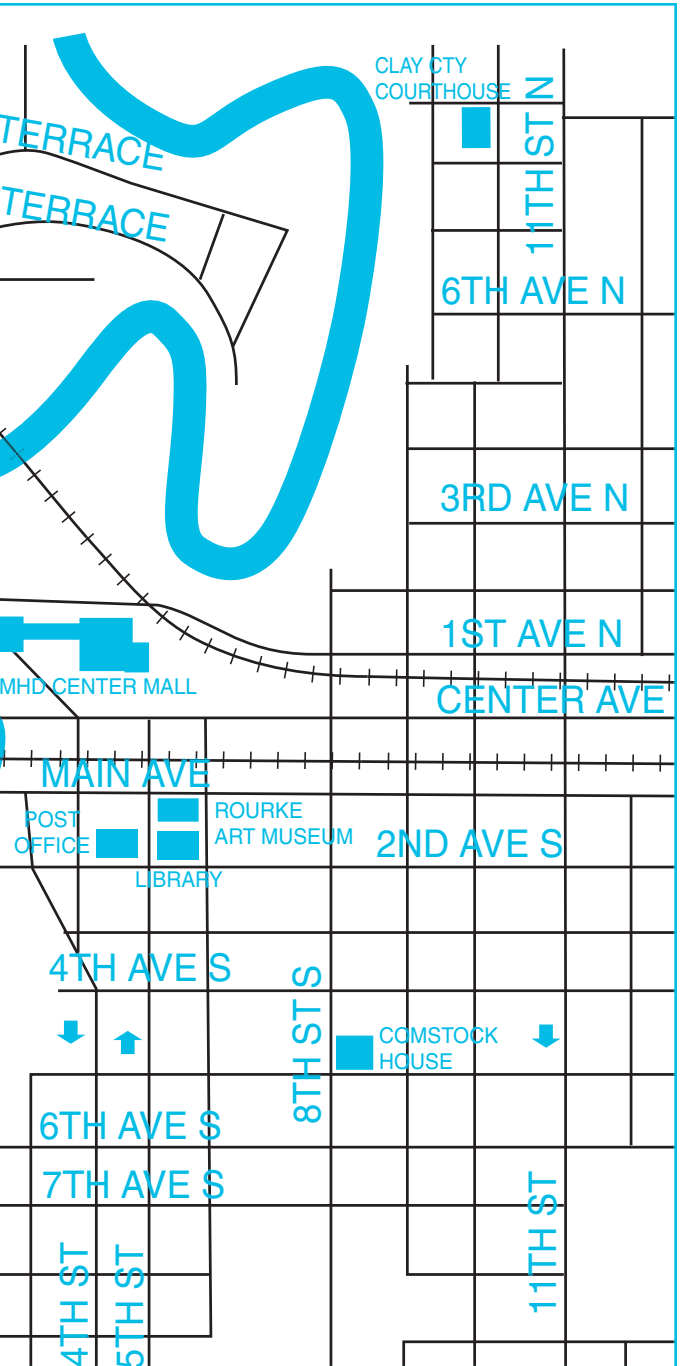

visit www.fargomoorhead.org

SOUTHWEST FARGO

DOWNTOWN FARGO

DOWNTOWN MOORHEAD

Fargo-Moorhead Convention & Visitors Bureau

2001 44th St. S.
 Fargo, ND 58103
 701-282-3653
 800-235-7654

visit
www.fargomoorhead.org