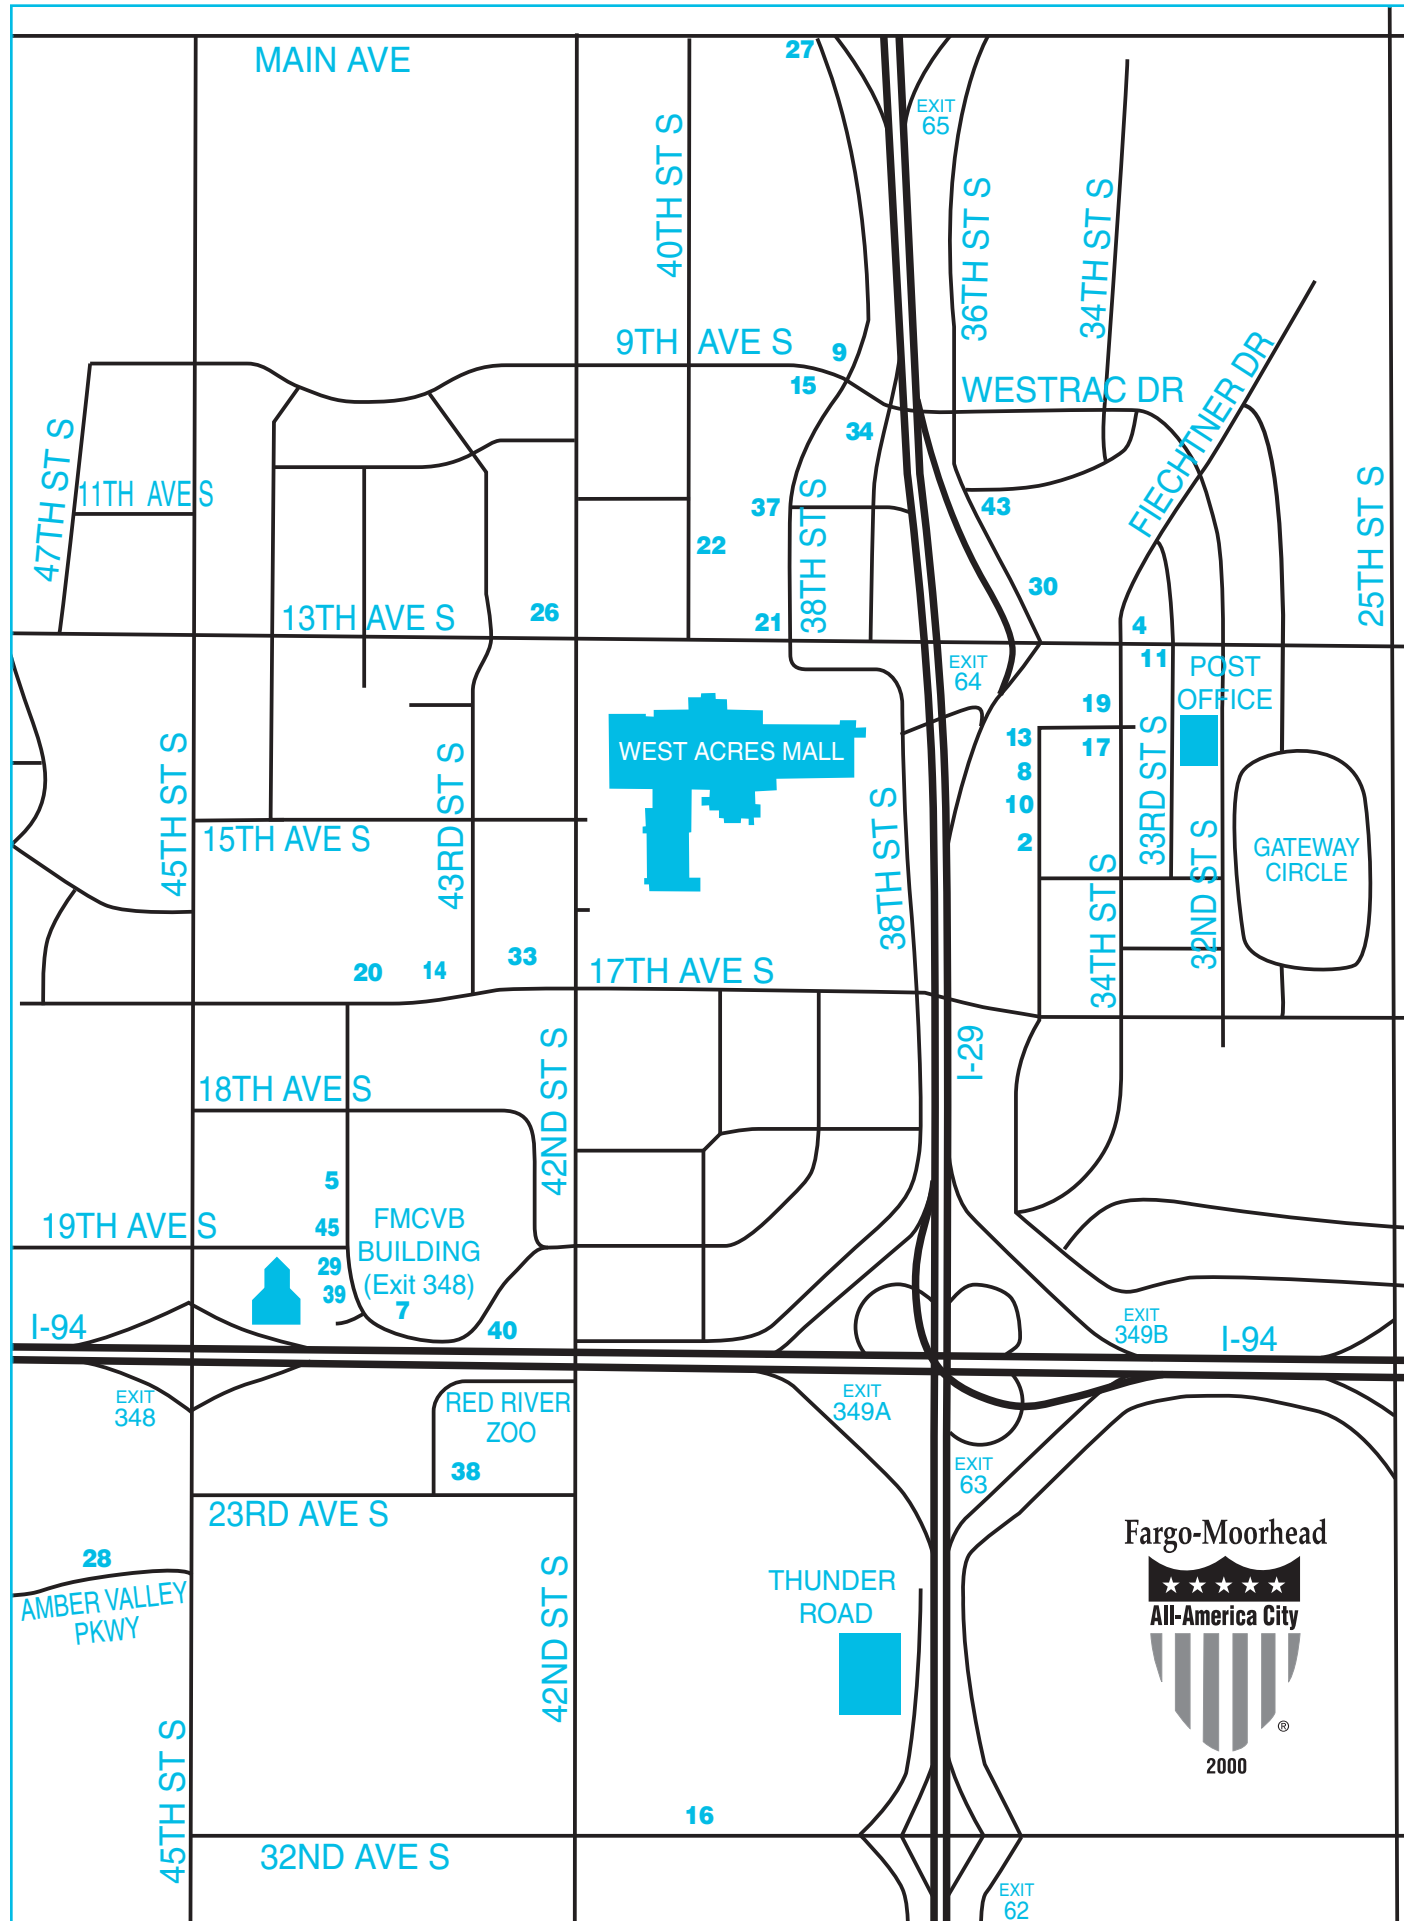

SOUTHWEST FARGO